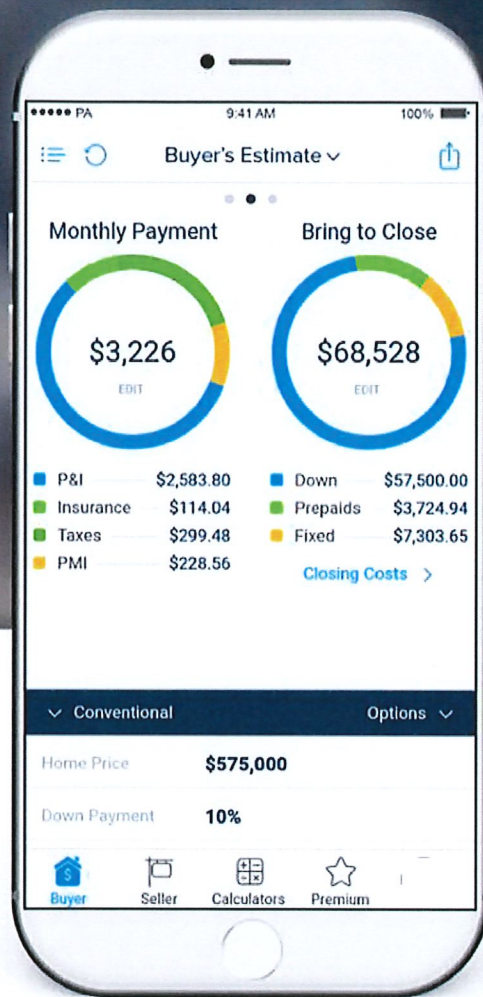

# LandmarkAgent ONE

Real Estate's #1 closing cost app

## Buyer Estimates

Get payment info and estimated funds to closing in a flash.

## Seller Net Sheets

Make listing presentations, offers and counters a snap.

LandmarkAgent ONE gives you quick and accurate buyer estimates and seller net sheets but it's so much more than that. Twelve real estate specific calculators help you answer questions quickly and easily. When it comes to real estate, it's all in ONE.